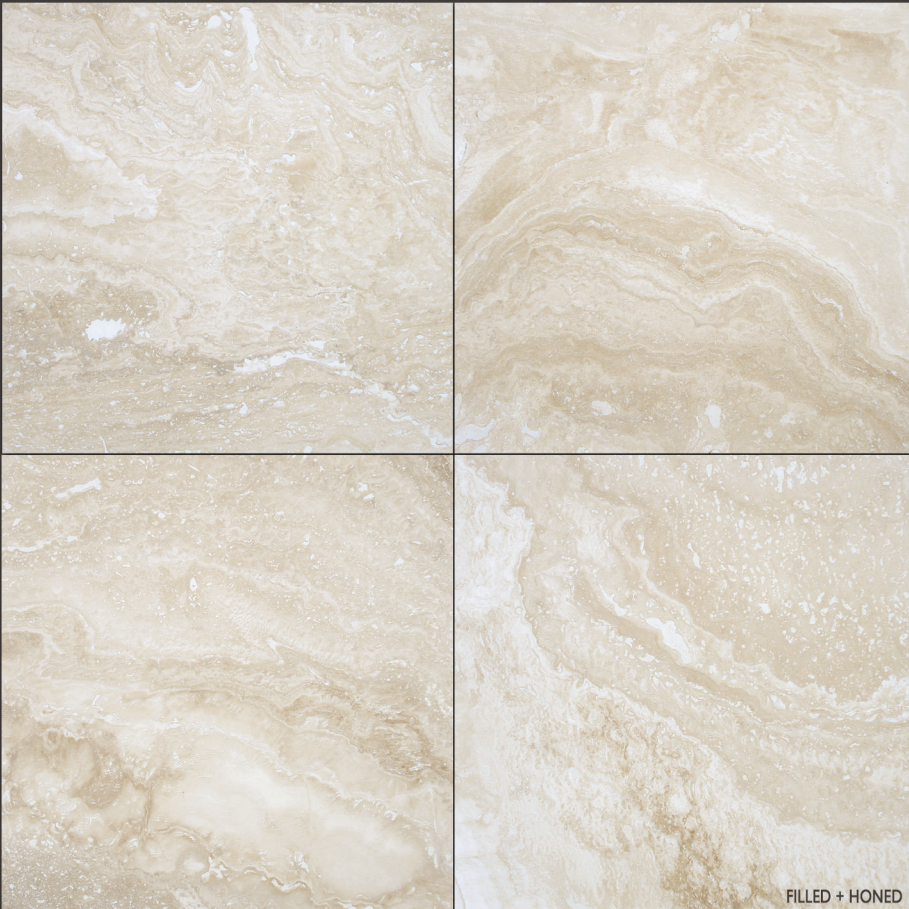

SATURNIA

Available Sizes:

12x12

16x16

12x18

18x18

12x24

24x24

QUARRIED & PRODUCED BY